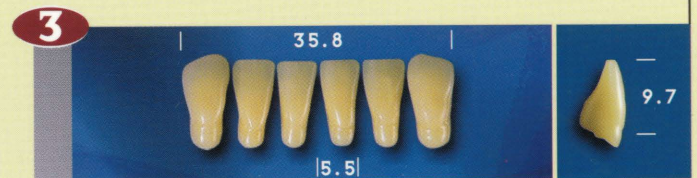

Goldent

acrylic teeth mould chart

The cross-linked Goldent acrylic teeth could be ordered in 16 different colour shades according to the standards of vita, from type A1-D4.