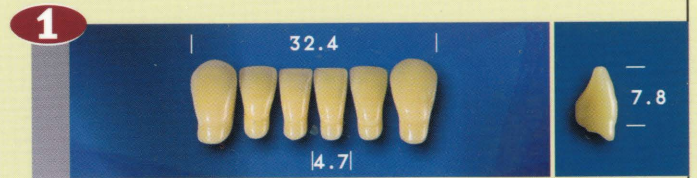

Goldent

acrylic teeth mould chart

The cross-linked Goldent acrylic teeth could be ordered in 16 different colour shades according to the standards of vita, from type A1-D4.