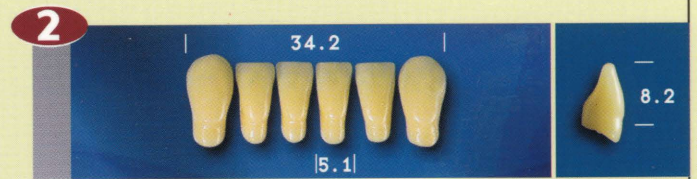

Goldent

acrylic teeth mould chart

The cross-linked Goldent acrylic teeth could be ordered in 16 different colour shades according to the standards of vita, from type A1-D4.